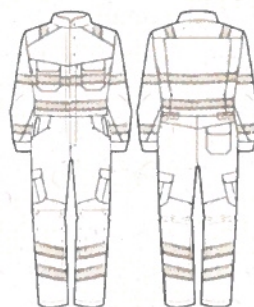

powered by **ALSIFLEX[®]**

the ultimate workwear stretch technology

contrast hi-vis coverall powered by ALSIFLEX

ALHVC1HOWV

BS EN ISO 20471
2013
CLASS 3

Size Guide: To fit body measurements

Order Sizes		XS	S	M	L	XL	2XL	3XL	4XL
Chest To:	Inches	34	38	41	44	47	50	53	56
	CM	86	96	104	112	120	128	136	144
Waist To:	Inches	28	32	35	38	41	44	47.5	51
	CM	71	81	89	97	104	112	121	130

Sizes S - 4XL - Reg 29" / Tall 31"

Hi-Vis Orange/Blue Shadow

- Contrast stand collar
- Concealed zip and stud front fastening
- Contrast shoulder yokes
- Reflective chevron front yoke seam
- 2 x chest patch pockets with stud fastening pocket flaps
- Contrast side panels
- Contrast inner sleeve and cuffs
- 2 bands of chest, sleeve chevron heatseal reflective tape
- Double back action pleats
- Side waist elastic
- 1 x back patch pocket with stud fastening pocket flap
- 2 x angled thigh patch pockets with stud fastening pocket flaps and pleats
- Contrast lower leg
- Internal knee pad pockets
- Contrast back yoke
- 100% polyester
- 250gsm