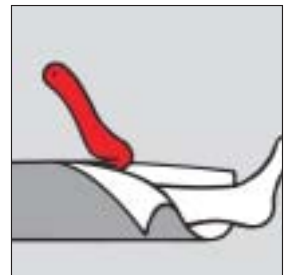

A signal red Emergency Seat Belt Cutter and Window breaker. Body made of glass fibre reinforced polyamide, punch spike made of hardened steel to break single-plate safety glass. Also suitable for cutting clothing items. Complete with black mounting holder and Blade. "GS-TESTED FOR SAFETY".

Installed Blade:

No. 37 BR
deep-edged, 0.40 mm

MARTOR's "FIRST AID" Cutters.