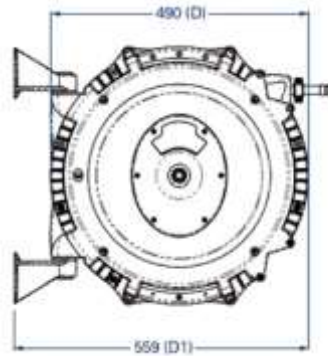

Safety Barrier Reel

Specification Sheet

Product Code: 5483218

For further information:

Arco Ltd, PO Box 21, Waverley Street, Hull, HU1 2SJ

hose@arco.co.uk

www.arco.co.uk

Tel: 01482 383280

Fax: 01482 591450

The barrier reel is the ideal way to quickly & efficiently set up personnel safety barriers

Construction: Enclosed reel – Heavy duty UPVC plastic

Applications: Suitable for creating barriered off areas

Properties: Spring rewind
Supplied with a pivoting mounting bracket

Temperature range: +40°C maximum

Width (mm)	Length (m)	Weight (kg)	Code
50	20	14	5483218