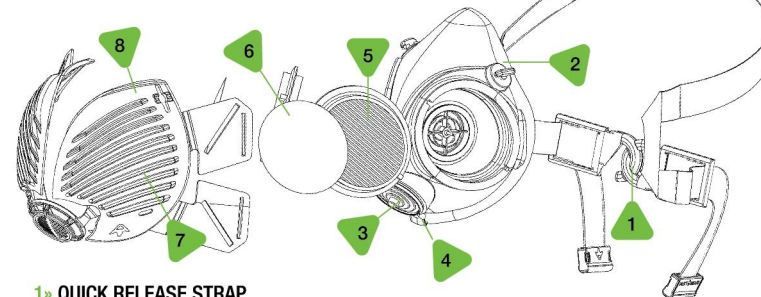

Features & Benefits

1. **1* QUICK RELEASE STRAP**
   Single piece head & neck strap with quick release clip for easy adjustment.
2. **2* NON-ALLERGENIC MASK**
   Manufactured from high-grade materials the TPE mask body is Latex & silicone free.
3. **3* EXHALATION VALVE**
   Downward facing valve ensures no exhalation fumes steam or fog glasses/goggles.
4. **4* SAMPLE PORT**
   Built in for non-destructive face fit testing.
5. **5* REPLACEABLE FILTERS**
   Twin HEPAC® pleated encapsulated filter provides 99.99% filtration.
6. **6* PRE FILTER**
   Attached as standard prolonging life of filter & extra dust loading capability.
7. **7* GRILL LOUVRES**
   Specific angles to allow air passage for maximum breathing.
8. **8* GRILL PROTECTION**
   Protects 100% of the filter surface area from particulates directly clogging the filter ensuring better filtration efficiency & breathing resistance.