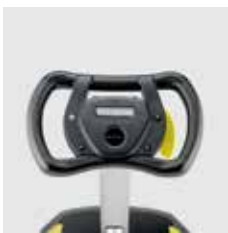

COMPACT SCRUBBER DRIER

BD 30/4 C Bp

The BD 30/4 C is an extremely compact and flexible machine. Ideal for use in cluttered areas, where usually only manual cleaning equipment can reach. Powered by heavy duty, flexible Li-Ion battery technology, the machine is available for multiple uses every day. These features satisfy the customer needs for high manoeuvrability, comfort and efficiency.

Technical Specification

Compact Scrubber Drier	BD 30/4 C Bp
Working width (mm):	280
Fresh/Dirty water tank capacity (l):	4
Max area performance (m ² /h):	900
Brush speed (rpm):	150

eco!efficiency mode

- The BD 30/4 features an eco!efficiency mode which reduces operating noise levels and extends battery run times. Ideal for use during the day or cleaning of noise sensitive areas.

Single pass cleaning - forwards and reverse

- The squeegee blade of the BD 30/4 is mounted directly behind the brush head and rotates automatically, meaning optimal suction in turns and curves. The squeegee blade can even be rotated 180° - meaning single pass cleaning can take place in forward and reverse direction.

Compact and easy to manoeuvre

- The compact size of the BD 30/4 results in an extremely comfortable to manoeuvre machine with high agility. The folding handle also means that it can be easily stored away and transported without taking up too much space.