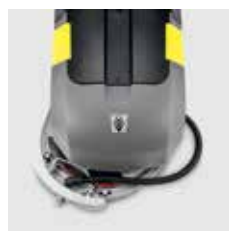

COMPACT SCRUBBER DRIER

BD 30/4 C Bp

The BD 30/4 C is an extremely compact and flexible machine. Ideal for use in cluttered areas, where usually only manual cleaning equipment can reach. Powered by heavy duty, flexible Li-Ion battery technology, the machine is available for multiple uses every day. These features satisfy the customer needs for high manoeuvrability, comfort and efficiency.

Technical Specification

Compact Scrubber Drier	BD 30/4 C Bp
Working width (mm):	280
Fresh/Dirty water tank capacity (l):	4
Max area performance (m ² /h):	900
Brush speed (rpm):	150

eco!efficiency mode

- The BD 30/4 features an eco!efficiency mode which reduces operating noise levels and extends battery run times. Ideal for use during the day or cleaning of noise sensitive areas.

Single pass cleaning - forwards and reverse

- The squeegee blade of the BD 30/4 is mounted directly behind the brush head and rotates automatically, meaning optimal suction in turns and curves. The squeegee blade can even be rotated 180° - meaning single pass cleaning can take place in forward and reverse direction.