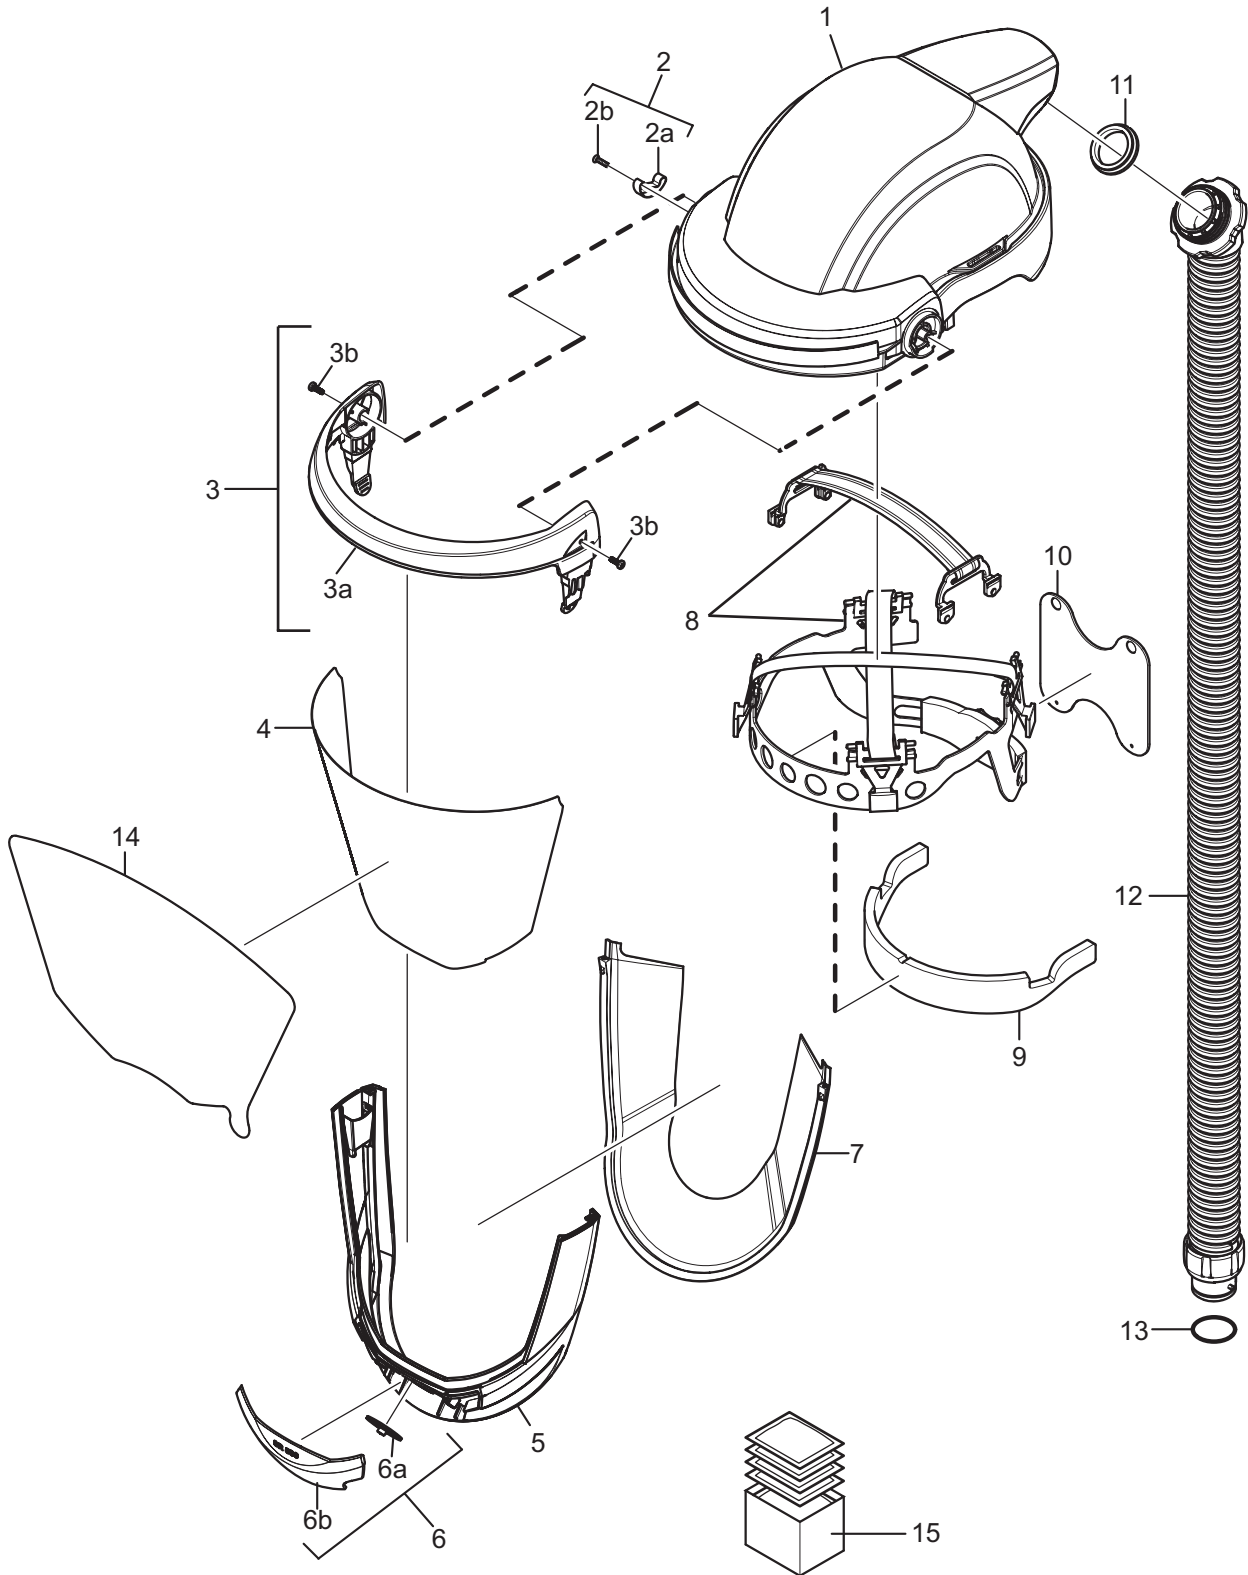

# SR 580

EN

## Spare parts / Accessories

<b>No.</b>	<b>Description</b>	<b>Ordering No.</b>
1.	Helmet, incl. air duct	R06-0801
2.	Leaf spring with screw	R06-0806
2a.	Leaf spring	-
2b.	Screw	-
3.	Upper frame set	R06-0802
3a.	Upper frame	-
3b.	Screw	-
4.	Visor, PC	R06-0808
5.	Lower frame set	R06-0803
6.	Set of valves	R06-0807
6a.	Membrane	-
6b.	Cover exhalation valve	-
7.	Face seal	R06-0805
8.	Head harness	R06-0804
9.	Sweatband	R06-0809
10.	Neck comfort band	T06-0803
11.	Gasket	R01-1205
12.	Breathing hose	R06-0810
13.	O-ring	R06-0202
14.	Peel of set SR 582	T06-0801
15.	Cleaning wipes. 50/box	H09-0401